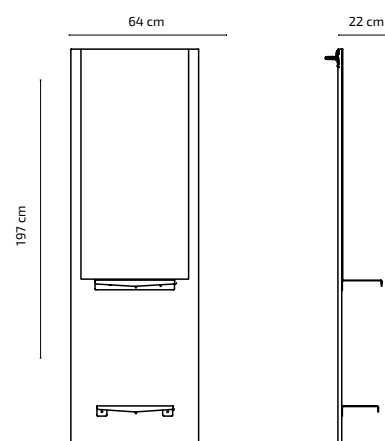

BOBBIE B

Styling unit

Mirplay
salon

FEATURES

- Manufactured in high density chipboard, covered with black melamine on both sides
- Mat polished finishing stainless steel tray and footrest
- Silver mirror with polished edges
- Rounded edges

COLOR  

WEIGHT 30Kg

VOLUME 0,07m³

BOX A_ 206cm x 73cm x 4cm
B_ 43cm x 22cm x 10cm